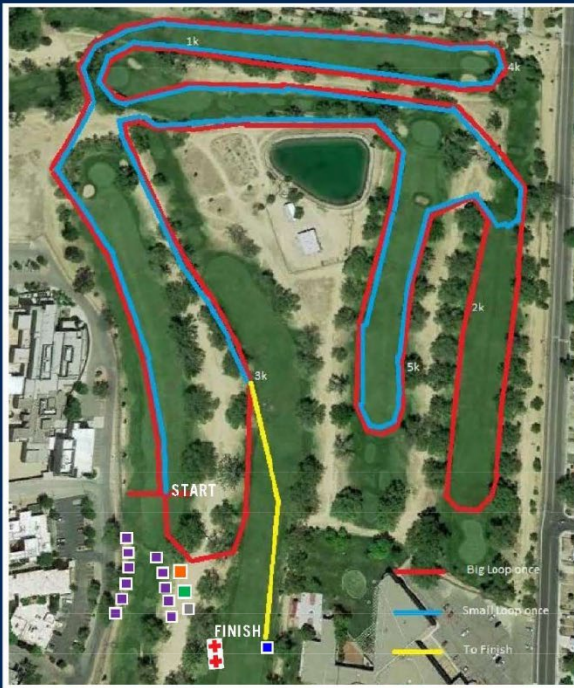

2022 NCAA CROSS COUNTRY REGIONAL WOMEN'S COURSE MAP (6K)

MAP KEY

- COACH & STAFF HOSPITALITY
- + MEDICAL TENT
- MERCHANDISE
- STUDENT-ATHLETE HOSPITALITY
- TEAM TENTS
- TIMERS TENT

2022 NCAA CROSS COUNTRY REGIONAL MEN'S COURSE MAP (10K)

MAP KEY

- COACH & STAFF HOSPITALITY
- + MEDICAL TENT
- MERCHANDISE
- STUDENT-ATHLETE HOSPITALITY
- TEAM TENTS
- TIMERS TENT